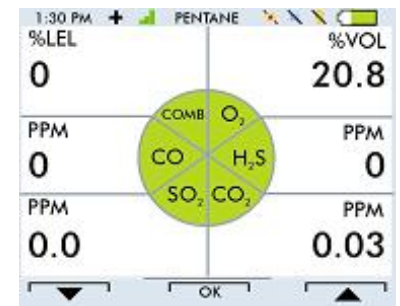

MSA Link ready

MotionAlert feature

Triple alarm system: acoustic, visual, vibration

Durable rubberised housing

Colour or monochrome display

Large buttons

ALTAIR 5

- Pairing/partnering with alphaSCOUT
 - Auto search for the last partner for max. 2 min after start
 - Display give clear information

C ₂ H ₁₂	O ₂
CO	H ₂ S
SO ₂	C ₂ H ₆

10700005

bar
0
0:03

bar
0
0:04

0 % LEL	20,0 % Vol
C ₂ H ₁₂	O ₂
0 ppm	0 ppm
CO	H ₂ S
0,0 ppm	0,0 % Vol
SO ₂	C ₂ H ₆

Protokoll Neuer Mann Neuer Trupp ~~Trupp entfernen~~ Alle Evakuieren 13:48:23 00:00 Start Reset