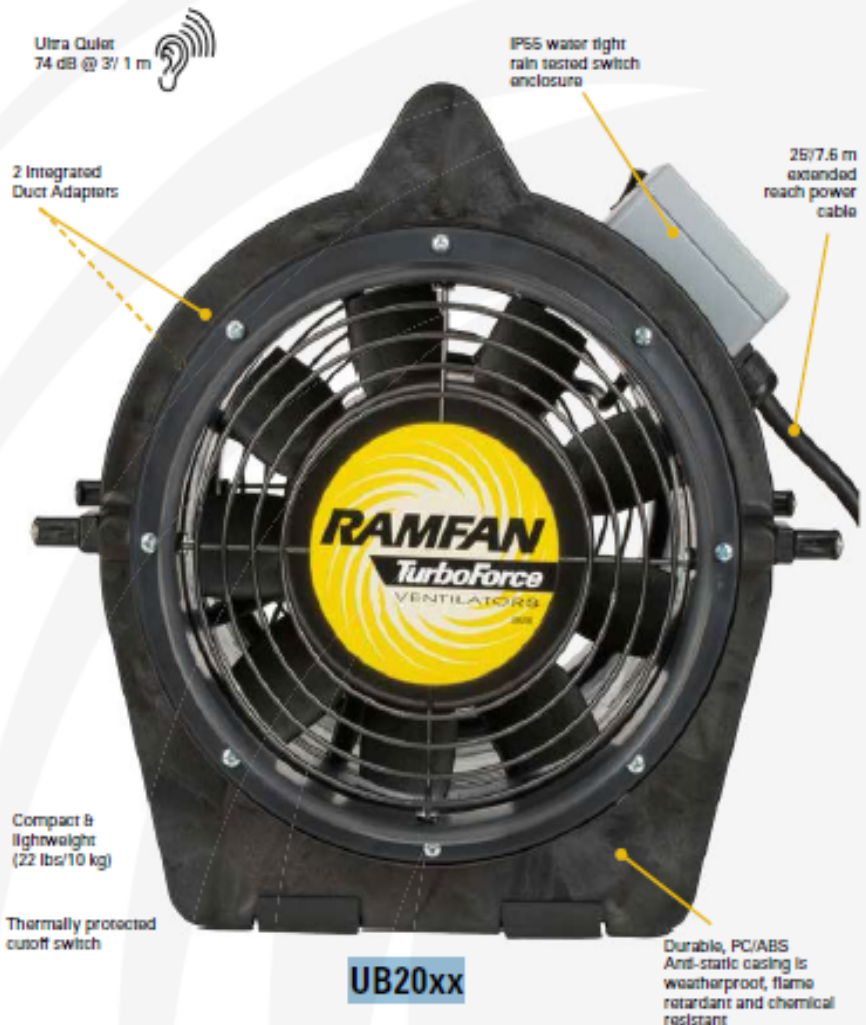

«RAMFAN® 8" (20 cm) Blower/Exhauster

Whole Unit Certified  II 2 G EX de IIB T6 Gb

Hazardous location blower with totally enclosed motor is safe for use in a variety of adverse atmospheres. Super compact and lightweight while delivering the highest CFM available in its class. Tough, chemical resistant, anti-static housing for hazardous conditions. Ultra-quiet operation at 74 dB. Power cable is 25' (7.6 m) long.

Optional anti-static Quick-Couple™ Canister stores and protects duct from rips and tears. Integrated into the UB20xx blower for fast and convenient set-up. Use with fan for exhaust or suction. Available with either 15' (4.6 m) or 25' (7.6 cm) of duct.

8" (20 cm) Blower/Exhauster

COMMONLY EQUIPPED